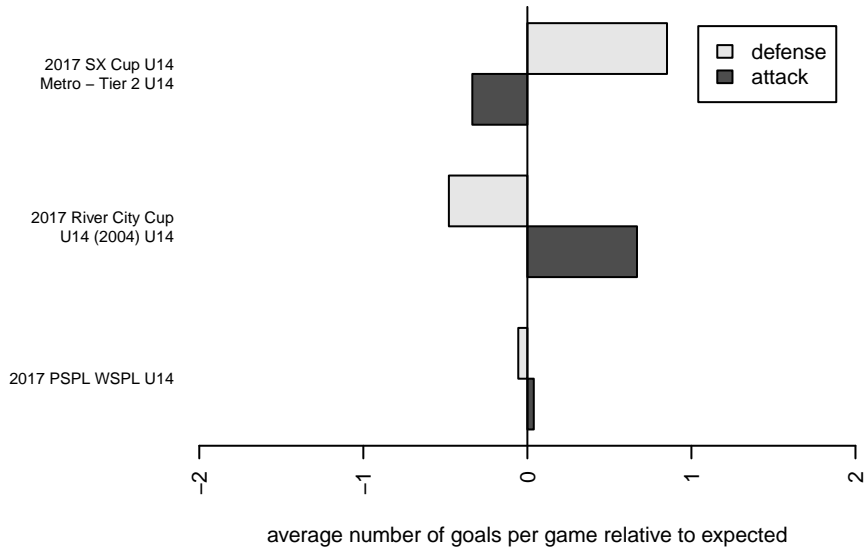

# Washington East SC B04

Washington East SC  
 Spokane, WA  
 B04 total strength=1306  
 attack=8.62 defense=3.86  
 fall league = PSPL WSPL U14  
 notes= Davis 2014; Sandobal 2016

alt names used:  
 WASHINGTON EAST SC B04 (SANDOBAL) (v  
 WASHINGTON EAST SC B04 (SANDOBAL) (v  
 Washington East SC B04 Sandobal

Venues played:  
 2016 Spr PSPL SuperLeague East U13  
 2017 River City Cup U14 (2004) U14  
 2017 SX Cup U14 Metro – Tier 2 U14  
 2017 PSPL WSPL U14

**Washington East SC B04**  
 Dots are actual minus expected GF (blue circles) and GA (red triangles).  
 Blue line is smoothed change in attack strength. Red is smoothed change in defense strength.

**attack and defense variance (black dot)  
relative to other teams  
and top 10 in region**

**attack and defense rating  
relative to others at age  
and all opponents in last 13 months**

**Performance relative to 13 month average**