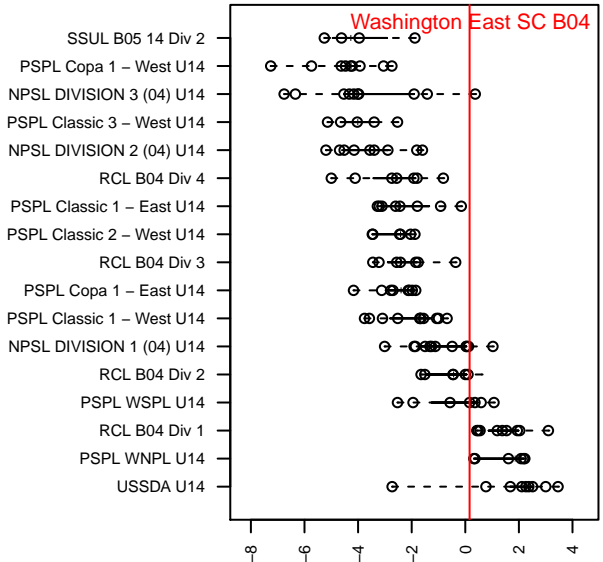

# Washington East SC B04

Washington East SC  
 Spokane, WA  
 B04 total strength=1306  
 attack=8.62 defense=3.86  
 fall league = PSPL WSPL U14  
 notes= Davis 2014; Sandobal 2016

alt names used:  
 WASHINGTON EAST SC B04 (SANDOBAL) (v  
 WASHINGTON EAST SC B04 (SANDOBAL) (v  
 Washington East SC B04 Sandobal

Venues played:  
 2016 Spr PSPL SuperLeague East U13  
 2017 River City Cup U14 (2004) U14  
 2017 SX Cup U14 Metro – Tier 2 U14  
 2017 PSPL WSPL U14

**Washington East SC B04**  
 Dots are actual minus expected GF (blue circles) and GA (red triangles).  
 Blue line is smoothed change in attack strength. Red is smoothed change in defense strength.

**attack and defense variance (black dot)  
relative to other teams  
and top 10 in region**

**attack and defense rating  
relative to others at age  
and all opponents in last 13 months**

**Performance relative to 13 month average**