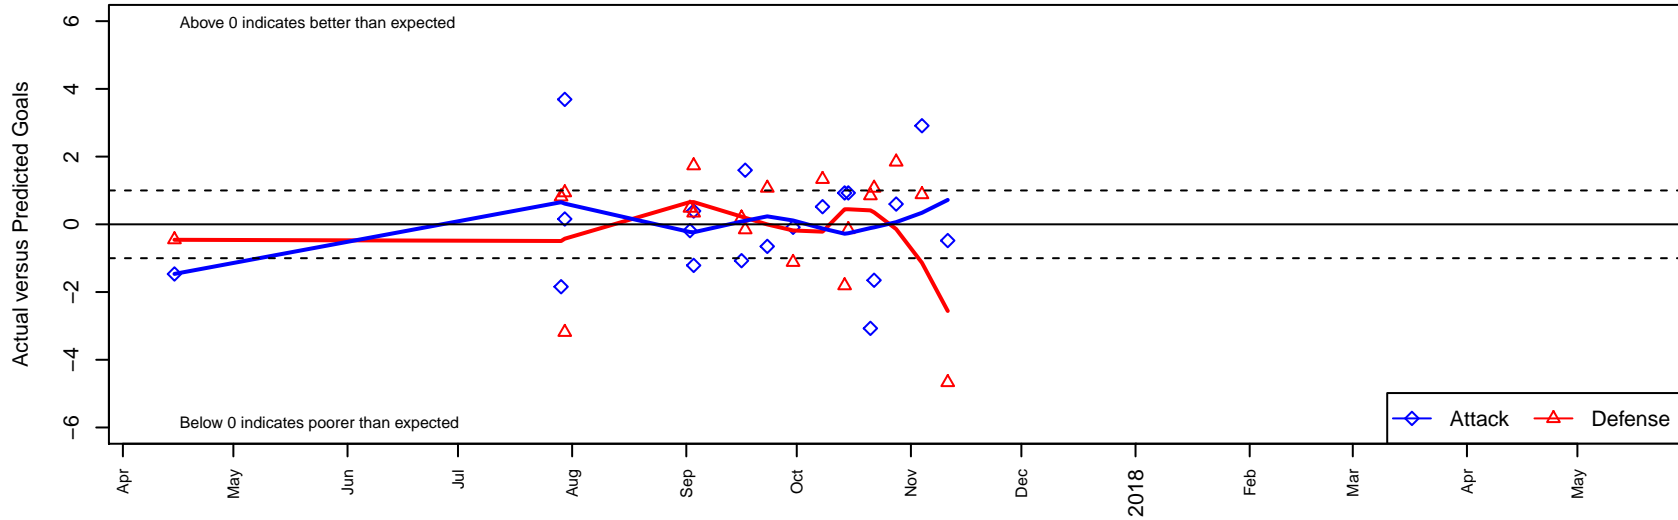

# Washington East SC B04

Washington East SC  
 Spokane, WA  
 B04 total strength=1306  
 attack=8.62 defense=3.86  
 fall league = PSPL WSPL U14  
 notes= Davis 2014; Sandobal 2016

alt names used:  
 WASHINGTON EAST SC B04 (SANDOBAL) (v  
 WASHINGTON EAST SC B04 (SANDOBAL) (v  
 Washington East SC B04 Sandobal

Venues played:  
 2016 Spr PSPL SuperLeague East U13  
 2017 River City Cup U14 (2004) U14  
 2017 SX Cup U14 Metro – Tier 2 U14  
 2017 PSPL WSPL U14

**Washington East SC B04**  
 Dots are actual minus expected GF (blue circles) and GA (red triangles).  
 Blue line is smoothed change in attack strength. Red is smoothed change in defense strength.

**attack and defense variance (black dot)  
relative to other teams  
and top 10 in region**

**attack and defense rating  
relative to others at age  
and all opponents in last 13 months**

**Performance relative to 13 month average**